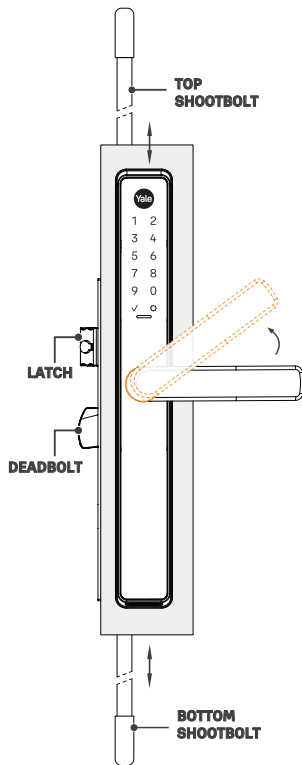

Yale

MULTIPOINT LOCKING

Lift the handle
to activate
multipoint locking

When entering or leaving,
activate multipoint locking by
closing door and lifting handle.

**Note: this must be done before
lock auto-locks (if enabled)**

SCAN FOR
PRODUCT GUIDES

Yale Home

Home owner to remove label

**SCAN FOR
PRODUCT GUIDES**