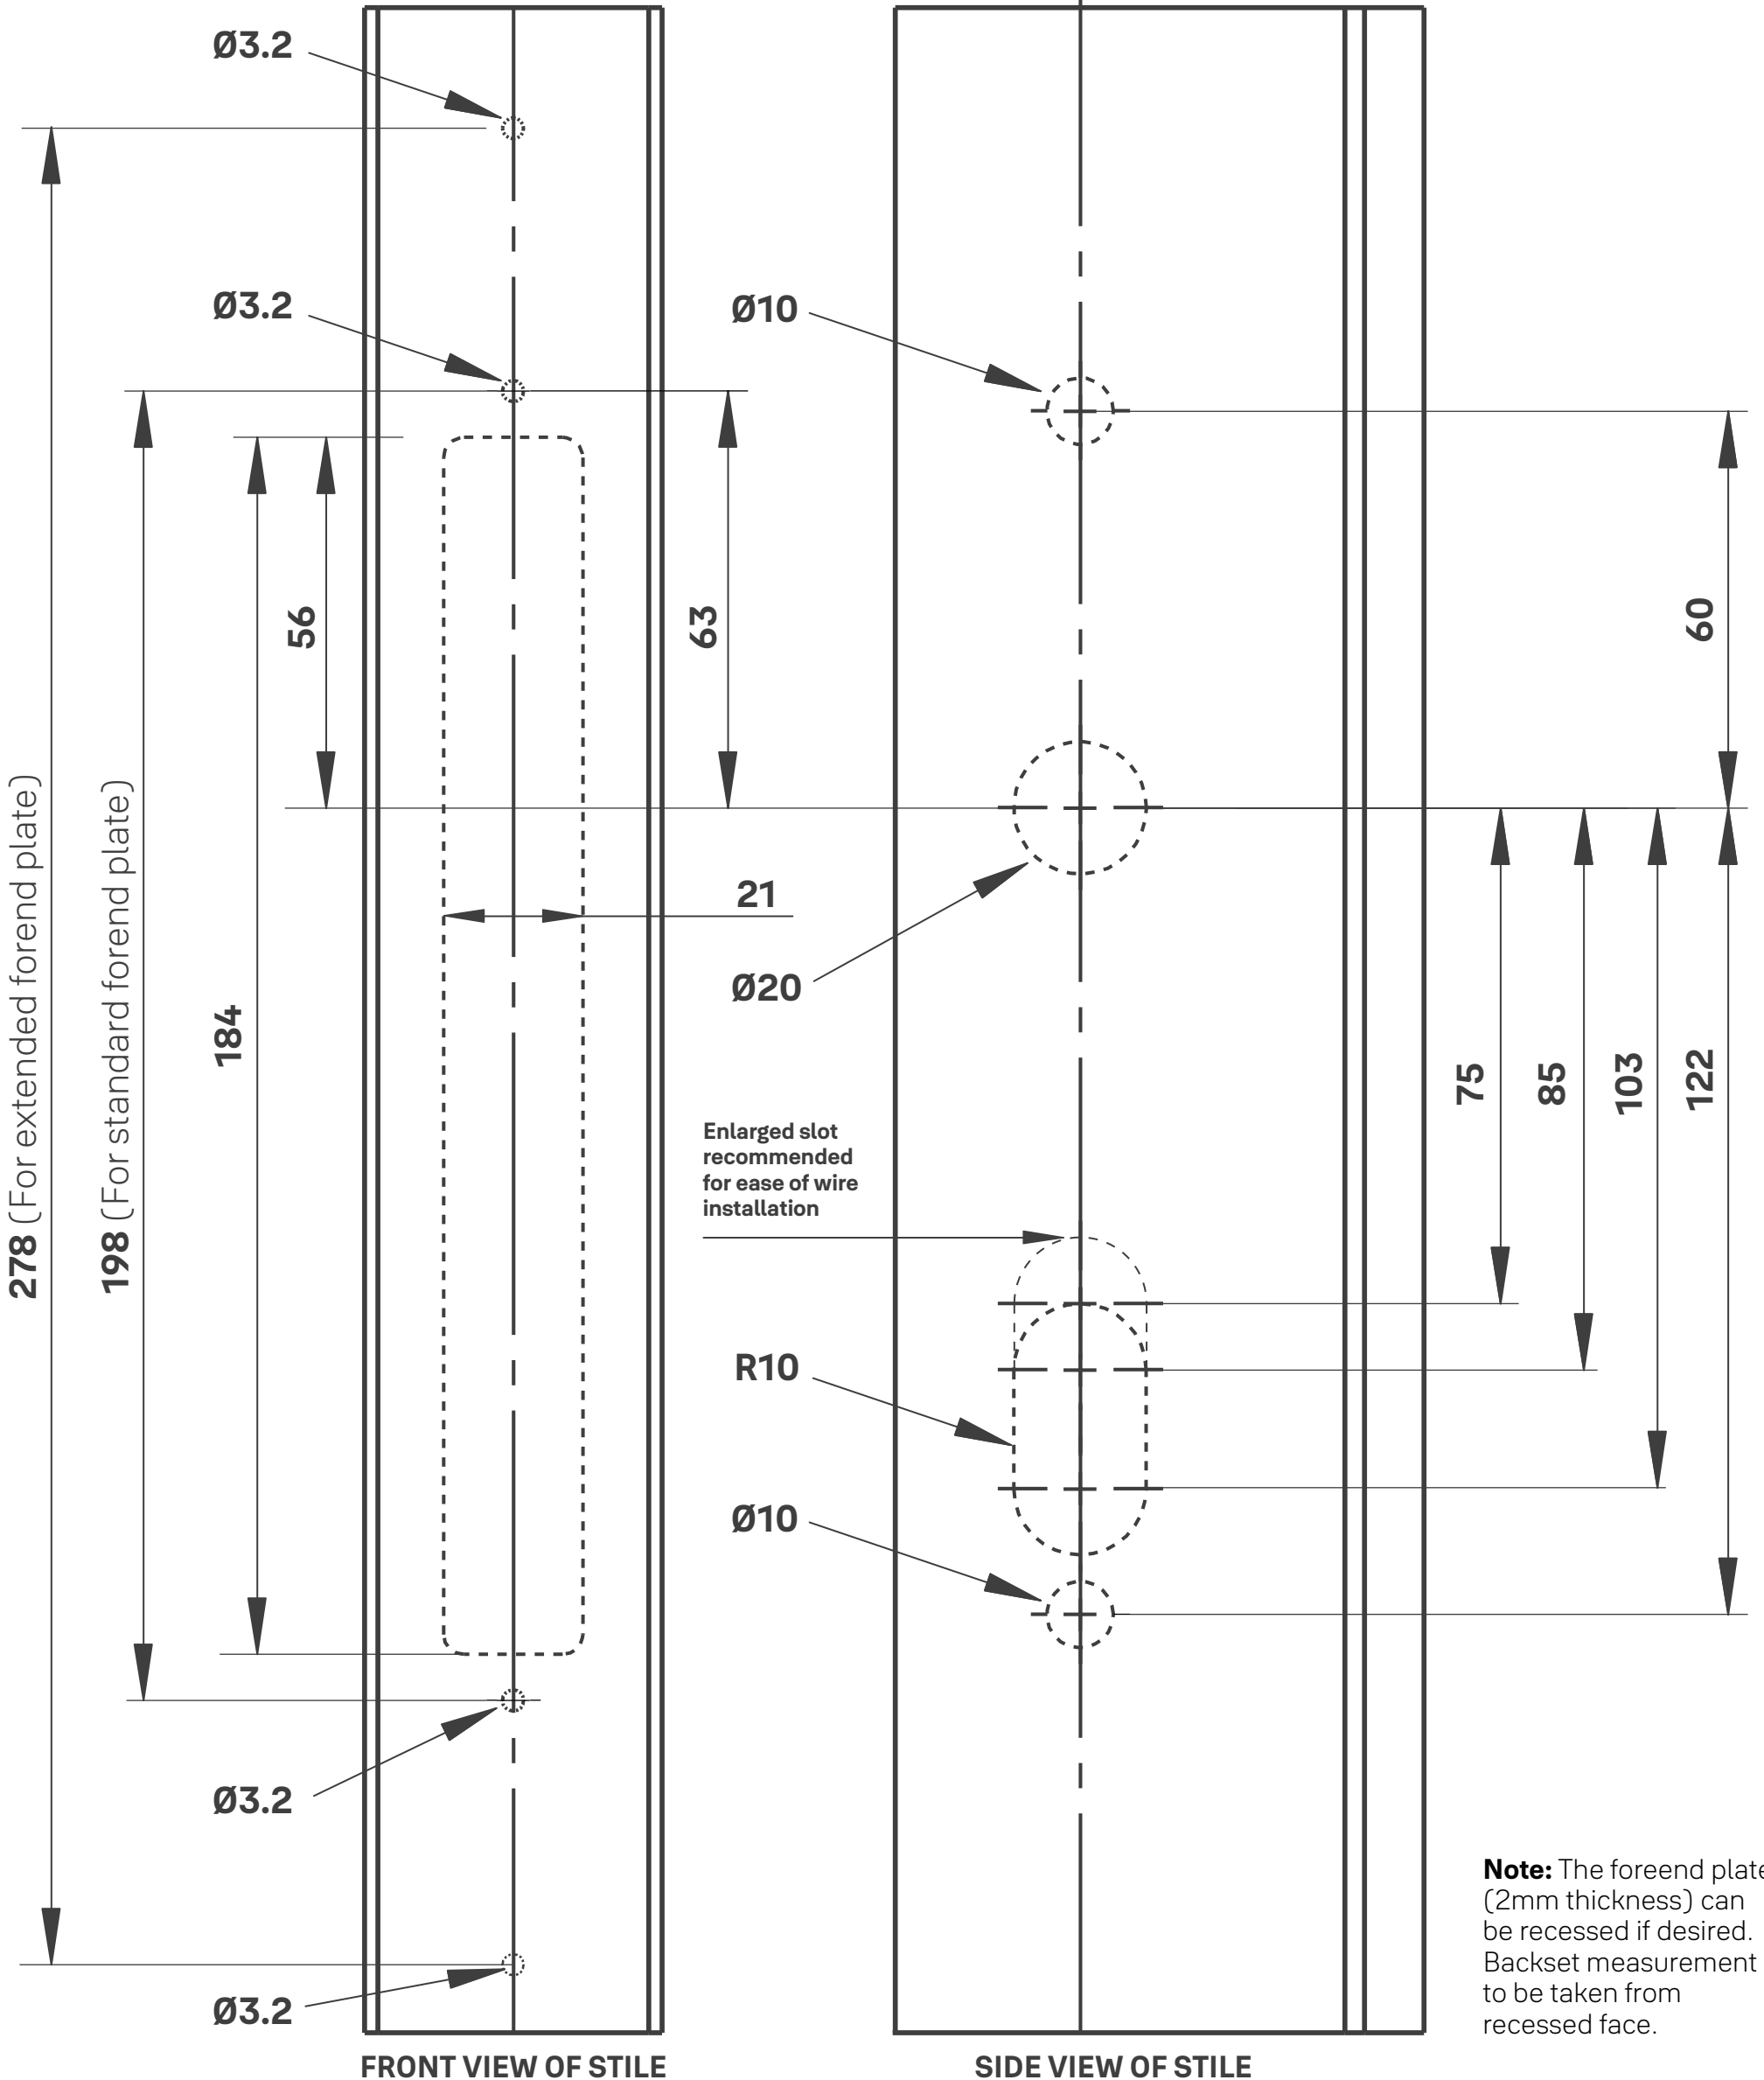

Unity® Slim Smart Lock Routing Template

30mm backset routing is 28mm from face
 40mm backset routing is 38mm from face
 50mm backset routing is 48mm from face
 60mm backset routing is 58mm from face

TOP VIEW OF STILE

SCAN FOR
PRODUCT GUIDES

Note: The forend plate (2mm thickness) can be recessed if desired. Backset measurement to be taken from recessed face.