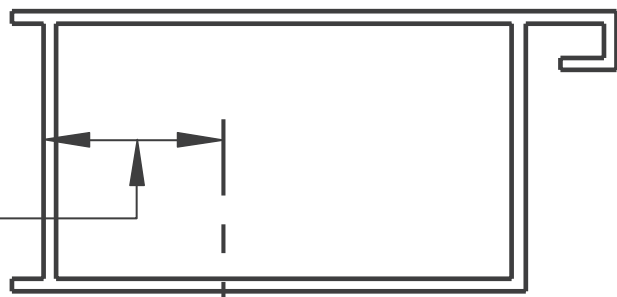

Unity® Slim Smart Lock Routing Template

30mm backset routing is 28mm from face
 40mm backset routing is 38mm from face
 50mm backset routing is 48mm from face
 60mm backset routing is 58mm from face

TOP VIEW OF STILE

SCAN FOR
PRODUCT GUIDES

Note: The forend plate (2mm thickness) can be recessed if desired. Backset measurement to be taken from recessed face.