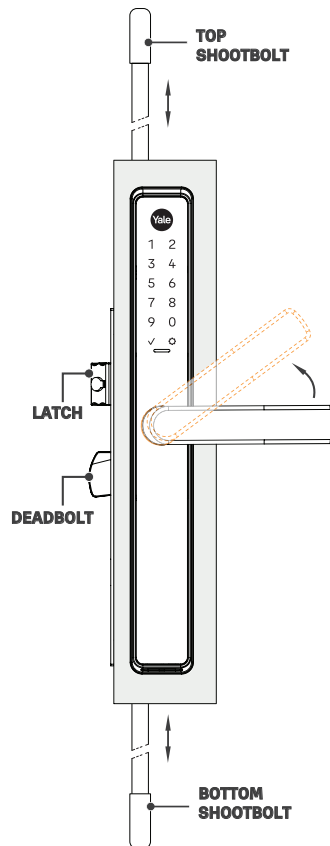

Emergency power supply

Emergency power can be delivered to the lock using a power source and a USB-C connection

*Yale Connect Plus Hub 2 is required and sold separately

MULTIPOINT LOCKING

Lift the handle to activate multipoint locking

Specifications

30, 40, 50, 60mm backset

35-60mm door thickness

4 x AA alkaline batteries

IP55 rating

UV tested

Temperature: -15°-55°C

Humidity: 0-90%