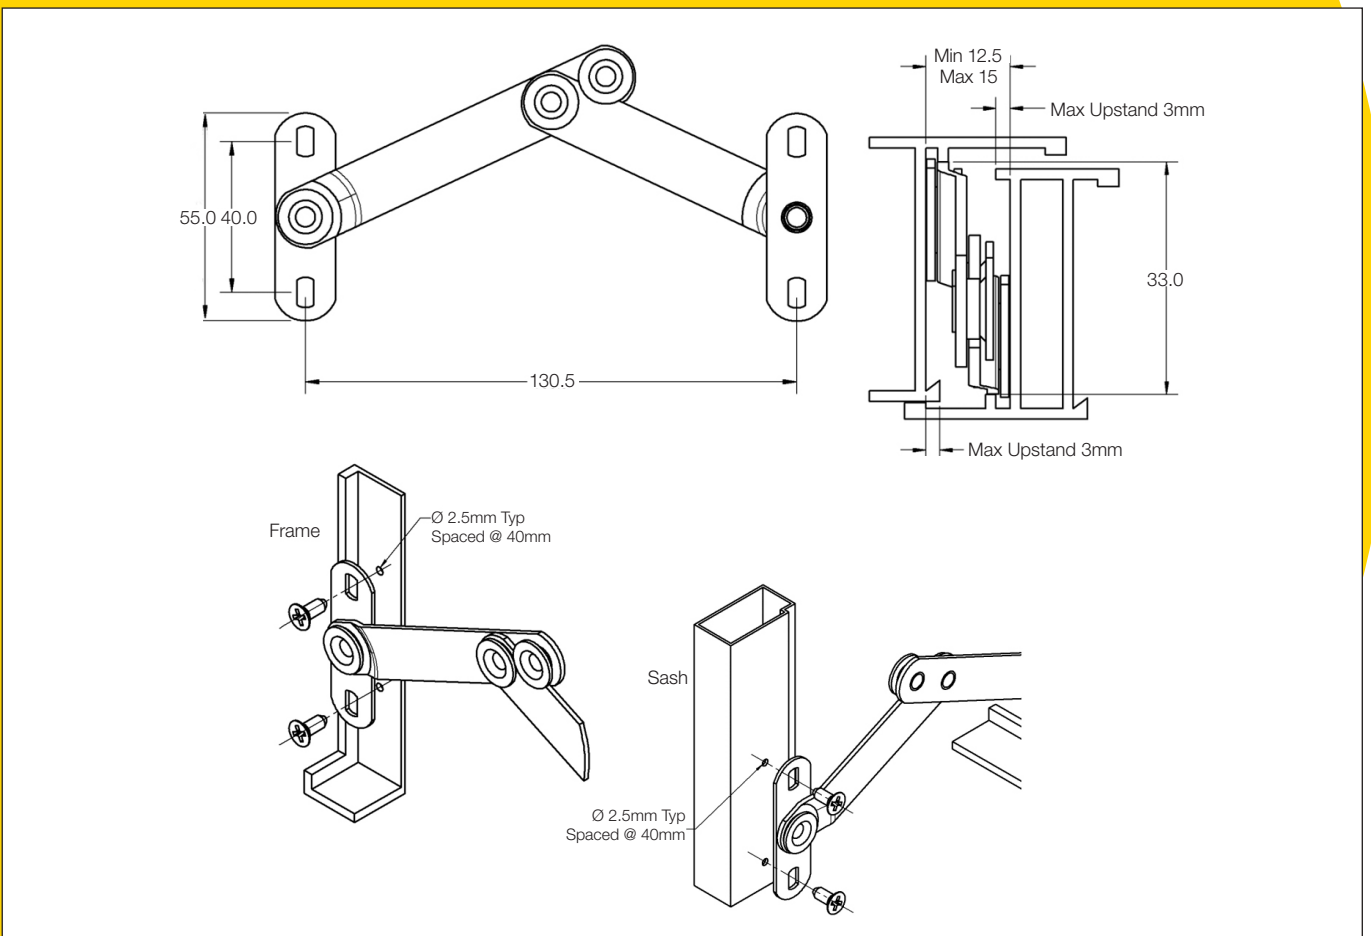

Safetystay for safer window ventilation

The world's favourite lock

With operator safety in mind the Safety Stay offers a non-releasable restrictor for awning and casement windows. Fitted unobtrusively into the window cavity, the Safety Stay is not visible when the window is closed. The Safety Stay allows ventilation with a degree of security, plus child safety – particularly in multi-storey situations.

Features:

- The stainless steel scissor arm limits the opening to a maximum of 100mm when installed in the recommended position, helping prevent falling
- Manufactured from non-corrosive 304 austenitic stainless steel
- Designed to be installed within a window cavity of 33mm width and ranging from 12.5mm to 15mm height
- Can be screwed or riveted through the bearing eyelets for strong fixing
- Restricts the sash opening in order to avoid interference with foot traffic in ground level or walk-by situations
- Safety Stays provide a means of controlling open sashes in high windows or when restriction of large or heavy sashes is desired for safety reasons