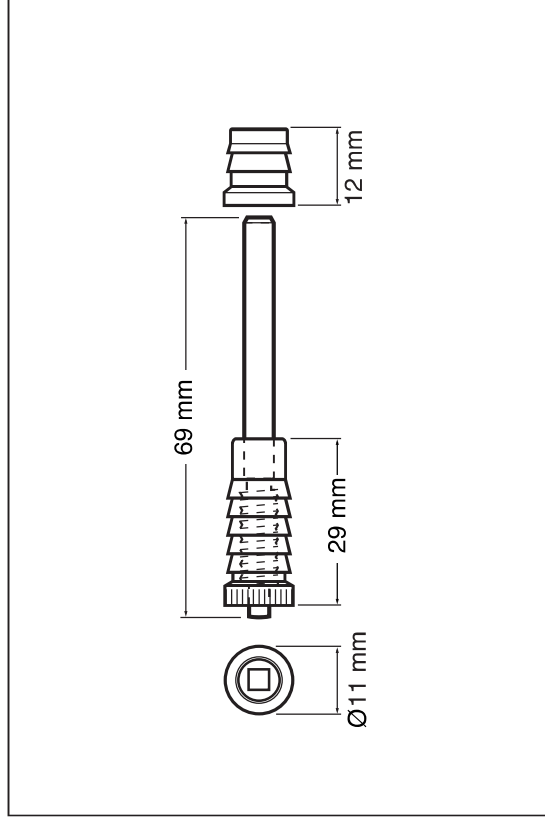

Yale[®]

Additional Security

Window Locks

P119 Sash Window Bolt

- Simple bolt fixing which secures inner and outer frames of sash window, preventing movement
- Recommended that 2 bolts are used on each frame
- Bolts concealed within the window
- Pack of 6
- Suitable for timber sash windows

Prod Code	Item Description	Finish	Replaces Chubb Part No.
P-6P119-6	Sash window bolt	Brass	V-8K104-6-PL

SUITABLE REPLACEMENT FOR CHUBB V-8K104-6-PL