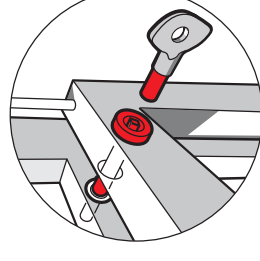

Yale[®]

Additional Security

Window Locks

P119 Sash Window Bolt

- Simple bolt fixing which secures inner and outer frames of sash window, preventing movement
- Recommended that 2 bolts are used on each frame
- Bolts concealed within the window
- Pack of 6
- Suitable for timber sash windows

Prod Code	Item Description	Finish	Replaces Chubb Part No.
P-6P119-6	Sash window bolt	Brass	V-8K104-6-PL

SUITABLE REPLACEMENT FOR CHUBB V-8K104-6-PL