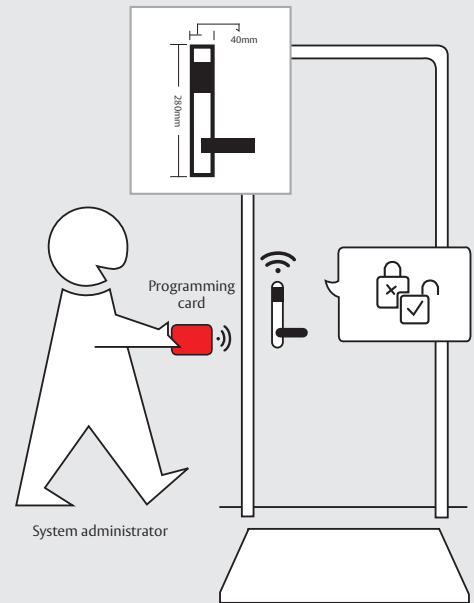

SMARTair™ Stand-Alone

Lockwood: *no worries*®

www.assaabloy.co.nz

LOCKWOOD

ASSA ABLOY

ASSA ABLOY, the global leader
in door opening solutions

- Keyless Entry powered by 3 x AAA batteries, with Key Override backup.
- Available in PIN/Prox or Prox only options
- Up to 250 Users with Prox cards and 100 individual PINs
- Shadow Programming Card can program multiple escutcheons.
- Suits narrow stile (minimum 30mm backset) or standard (60mm plus) .
- IP55 – for external use.
- 38-44mm standard door thickness , but spare spindles available to suit

How does it work?

- SMARTair™ standalone is a simple access control solution that uses programming cards to add and delete users, no software required.
- The standalone programming works on a 'shadow card' system whereby each user card created has a shadow created alongside it. The user card is handed out and the shadow card retained by the system administrator.
- If any user card is lost, the shadow card associated with that user is used to remove it from the system. PIN codes are also set via the Shadow Programming Card.
- Any found cards can be recycled and handed out to new users. Old shadow cards, where the user card isn't found can also be used again – either as user cards or shadow cards. There is no limit on how many times a card can be reused.