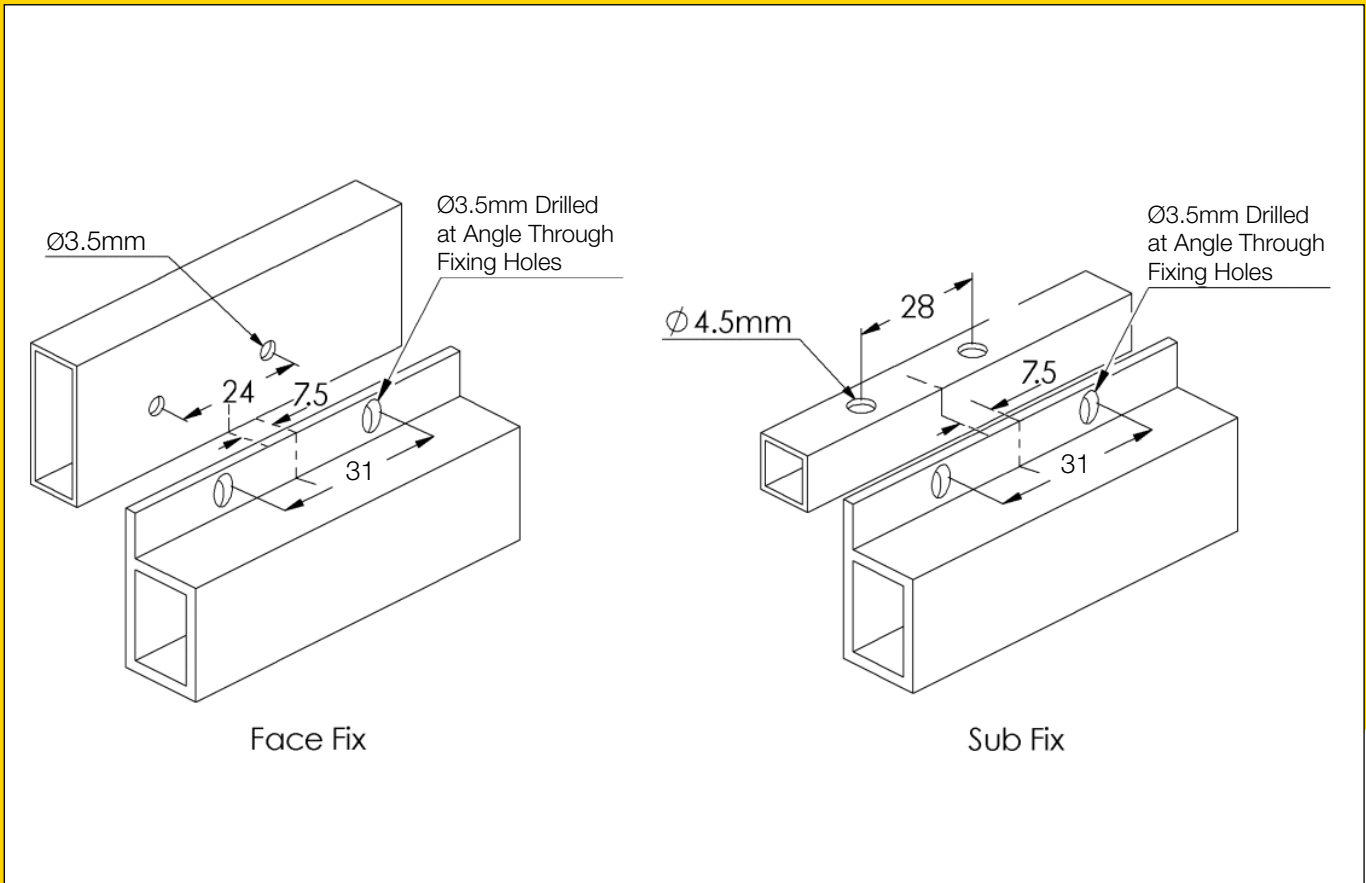

Sashlock for windows

The world's favourite lock

RES-FLY-027 - YALE - 1012NZ

ASSA ABLOY New Zealand Ltd.
6 Armstrong Road, Albany, Auckland 0632
info.nz@assaabloy.com
www.yalelock.co.nz

ASSA ABLOY Australia Pty Ltd.
235 Huntingdale Road, Oakleigh, Victoria 3166
info.au@assaabloy.com
www.assaabloy.com.au