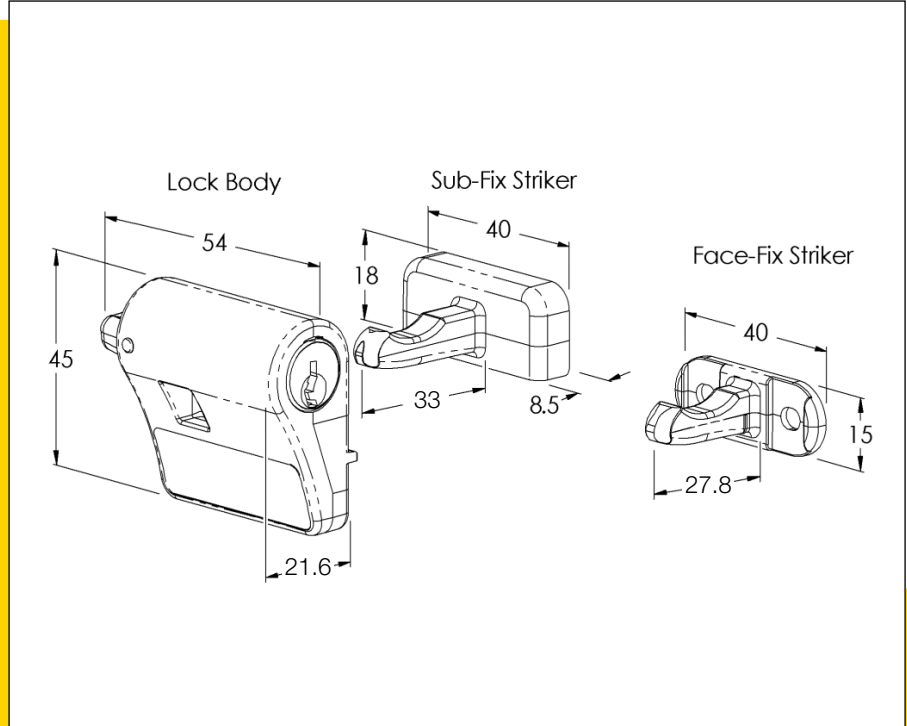

Sashlock for windows

The world's favourite lock

RES-FLY-027 - YALE - 1012NZ

ASSA ABLOY New Zealand Ltd.
6 Armstrong Road, Albany, Auckland 0632
info.nz@assaabloy.com
www.yalelock.co.nz

ASSA ABLOY Australia Pty Ltd.
235 Huntingdale Road, Oakleigh, Victoria 3166
info.au@assaabloy.com
www.assaabloy.com.au