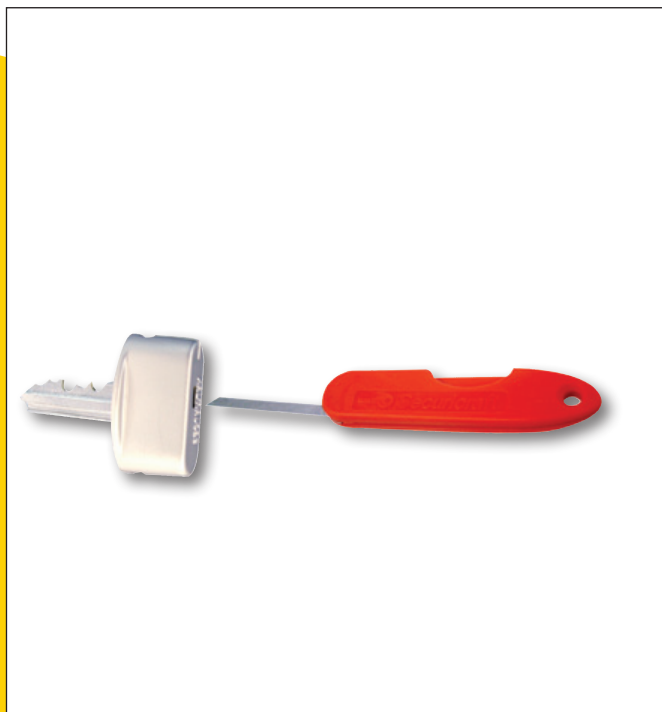

Securiturn™ removable thumbturn

The world's favourite lock

RES-FLY-062 - YALE - 1012NZ

ASSA ABLOY New Zealand Ltd.
6 Armstrong Road, Albany, Auckland 0632
info.nz@assaabloy.com
www.yalelock.co.nz

ASSA ABLOY Australia Pty Ltd.
235 Huntingdale Road, Oakleigh, Victoria 3166
info.au@assaabloy.com
www.assaabloy.com.au

An ASSA ABLOY Group brand

ASSA ABLOY