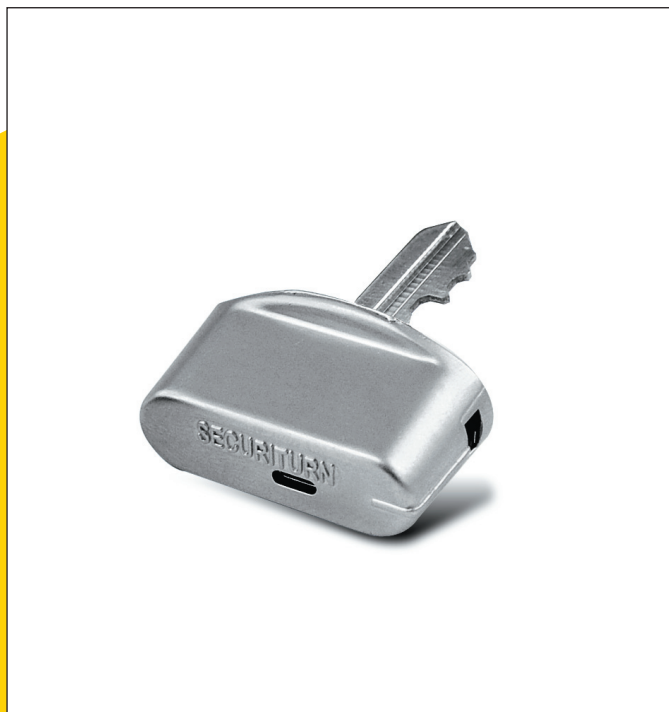

Securiturn™ removable thumbturn

The world's favourite lock

RES-FLY-062 - YALE - 1012NZ

ASSA ABLOY New Zealand Ltd.
6 Armstrong Road, Albany, Auckland 0632
info.nz@assaabloy.com
www.yalelock.co.nz

ASSA ABLOY Australia Pty Ltd.
235 Huntingdale Road, Oakleigh, Victoria 3166
info.au@assaabloy.com
www.assaabloy.com.au

An ASSA ABLOY Group brand

ASSA ABLOY