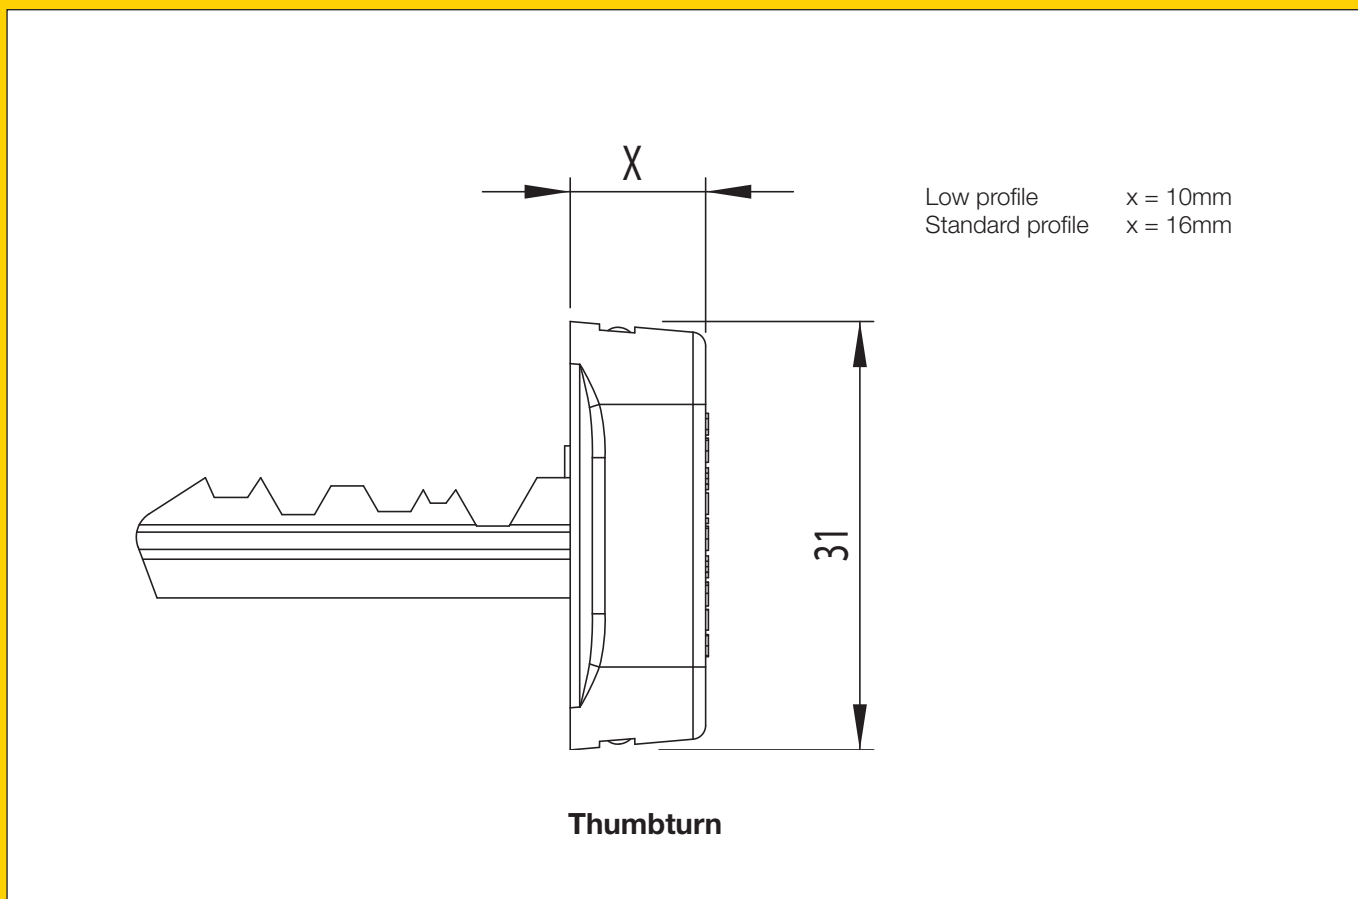

Securiturn™ removable thumbturn

The world's favourite lock

RES-FLY-062 - YALE - 1012NZ

ASSA ABLOY New Zealand Ltd.
6 Armstrong Road, Albany, Auckland 0632
info.nz@assaabloy.com
www.yalelock.co.nz

ASSA ABLOY Australia Pty Ltd.
235 Huntingdale Road, Oakleigh, Victoria 3166
info.au@assaabloy.com
www.assaabloy.com.au

An ASSA ABLOY Group brand

ASSA ABLOY