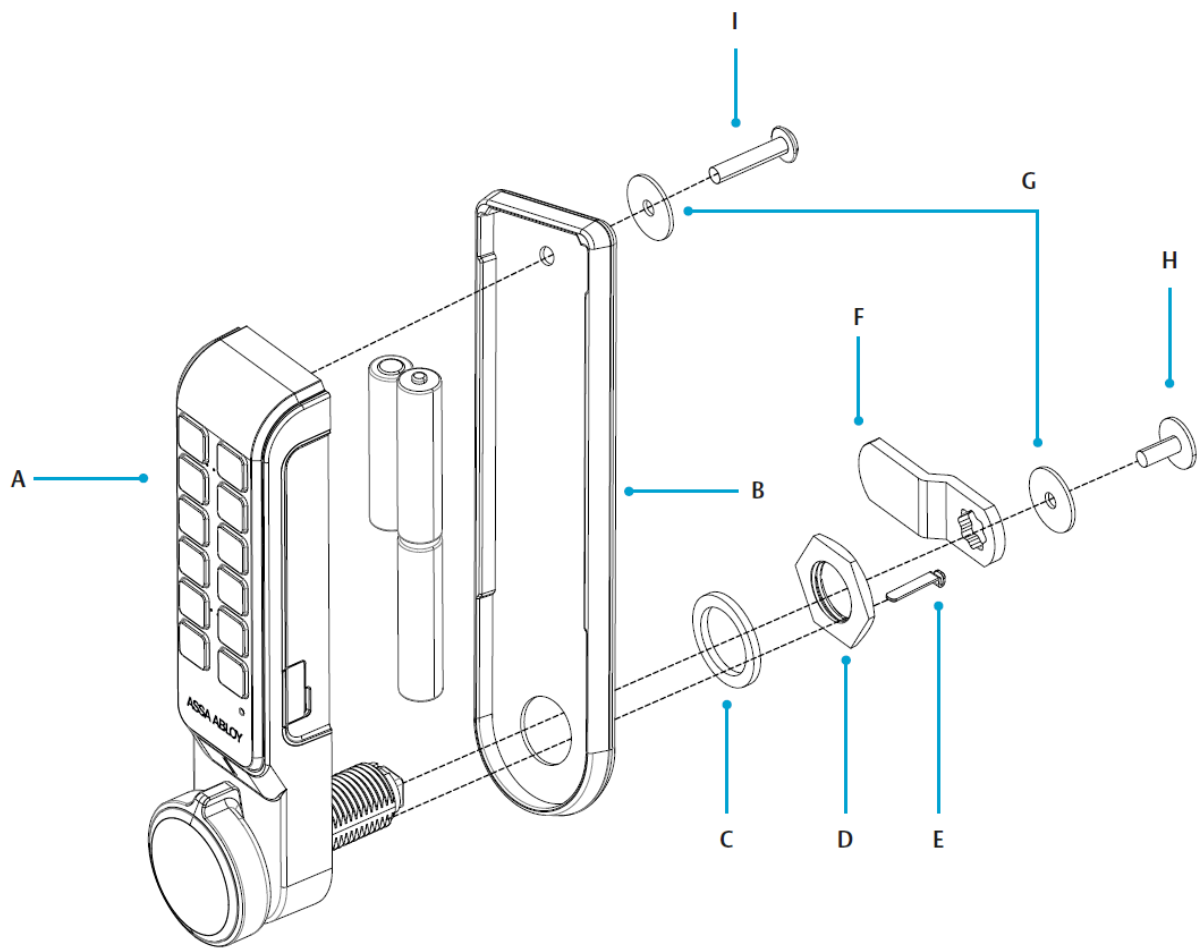

Offset Cam

Flat Cam

Package Contents:

- A. 1 x ML51PA lock
- B. 1 x Rubber gasket
- C. 1 x Rubber ring washer
- D. 1 x M16 nut
- E. 1 x Cam governor (limits cam to 90°)
- F. 2 x Cams (1 flat, 1 offset)
- G. 2 x M4 washer
- H. 1 x Cam fixing bolt - M4 x 10mm
- I. 4 x Upper lock fixing bolt options to suit door thicknesses;
 - 1-3mm doors - M4 x 10mm
 - 3-13mm doors - M4 x 20mm
 - 13-18mm doors - M4 x 25mm
 - 18-23mm doors - M4 x 30mm