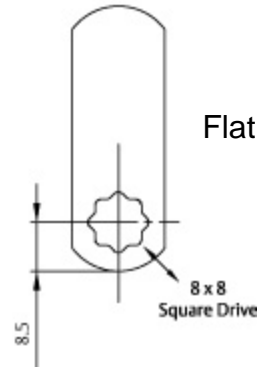

Offset Cam

Flat Cam

Package Contents:

- A. 1 x ML51PA lock
- B. 1 x Rubber gasket
- C. 1 x Rubber ring washer
- D. 1 x M16 nut
- E. 1 x Cam governor (limits cam to 90°)
- F. 2 x Cams (1 flat, 1 offset)
- G. 2 x M4 washer
- H. 1 x Cam fixing bolt - M4 x 10mm
- I. 4 x Upper lock fixing bolt options to suit door thicknesses;
 - 1-3mm doors - M4 x 10mm
 - 3-13mm doors - M4 x 20mm
 - 13-18mm doors - M4 x 25mm
 - 18-23mm doors - M4 x 30mm