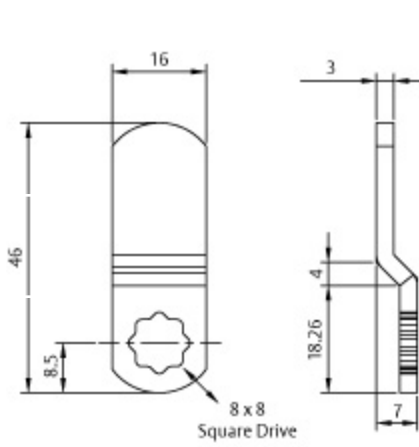

Offset Cam

Flat Cam

Package Contents:

- A. 1 x ML51PA lock
- B. 1 x Rubber gasket
- C. 1 x Rubber ring washer
- D. 1 x M16 nut
- E. 1 x Cam governor (limits cam to 90°)
- F. 2 x Cams (1 flat, 1 offset)
- G. 2 x M4 washer
- H. 1 x Cam fixing bolt - M4 x 10mm
- I. 4 x Upper lock fixing bolt options to suit door thicknesses;
 - 1-3mm doors - M4 x 10mm
 - 3-13mm doors - M4 x 20mm
 - 13-18mm doors - M4 x 25mm
 - 18-23mm doors - M4 x 30mm