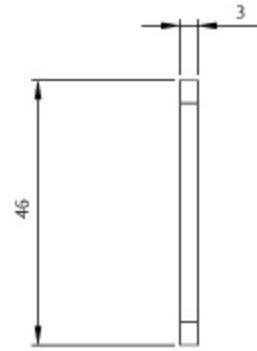

Offset Cam

Flat Cam

Package Contents:

- A. 1 x ML51PA lock
- B. 1 x Rubber gasket
- C. 1 x Rubber ring washer
- D. 1 x M16 nut
- E. 1 x Cam governor (limits cam to 90°)
- F. 2 x Cams (1 flat, 1 offset)
- G. 2 x M4 washer
- H. 1 x Cam fixing bolt - M4 x 10mm
- I. 4 x Upper lock fixing bolt options to suit door thicknesses;
 - 1-3mm doors - M4 x 10mm
 - 3-13mm doors - M4 x 20mm
 - 13-18mm doors - M4 x 25mm
 - 18-23mm doors - M4 x 30mm