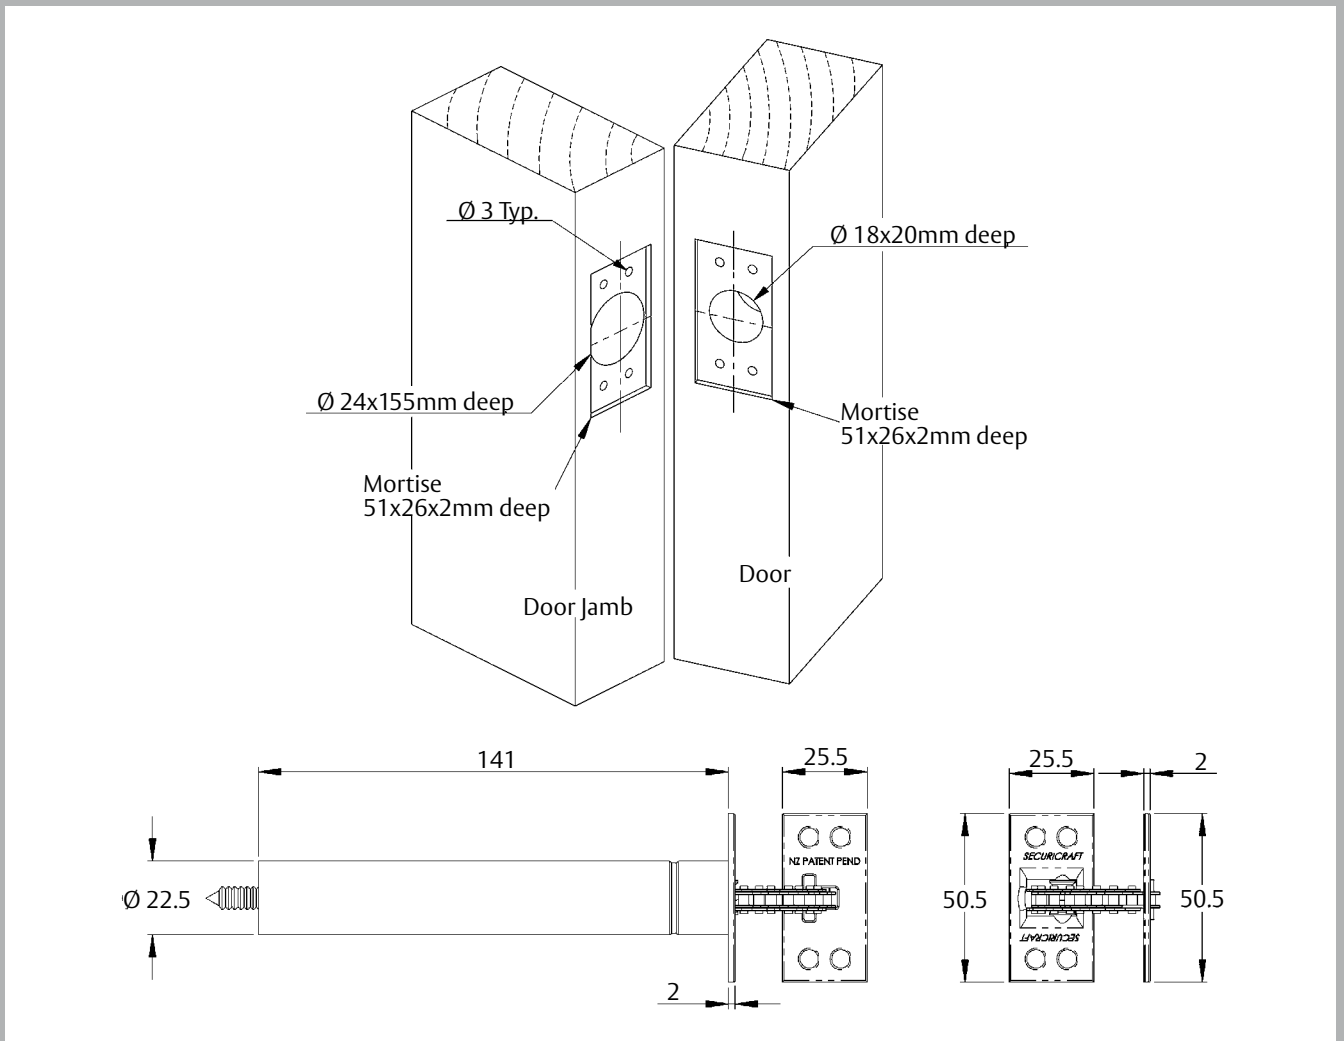

Options:

- Available in bronze

Note: the Securicloser is not suitable where limited air displacement or extremely draughty conditions exist