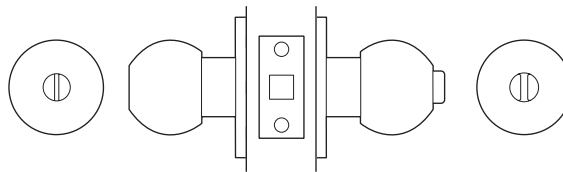

Outside

Opened by knob at all times.

Inside

Opened by knob at all times.

Privacy Set

Article No: 150000-53200-630
Finish: SSS - Satin Stainless Steel
Model No: KK120
Description: KK120 Lockwood
 Cylindrical Key Knob -
 Privacy Lockset SSS