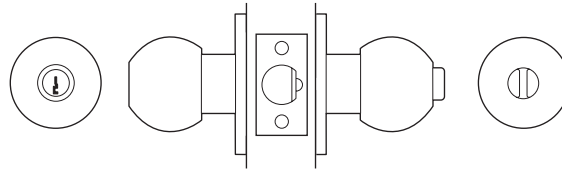

KK Series

Key in Knob

Entrance Set

Article No: 150000-53000-630
Finish: SSS - Satin Stainless Steel
Model No: KK100
Description: KK100 Lockwood
 Cylindrical Key Knob -
 Entrance Lockset SSS

Outside

Opened by knob when unlocked. Key unlocks exterior knob.