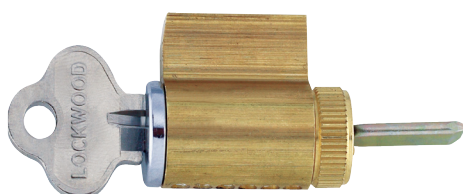

Outside

For use where only door pull is required

Inside

Available with either concealed or wood screw fixing.

KK Series Key in Knob

Latches

Latches

Product Description	Model No:	Article Number
KK-DL60 Lockwood Cylindrical K Series Accessory - Deadlatch 60mm	KK-DL60	150000-53901-626
KK-PL60 Lockwood Cylindrical K Series Accessory - Plainlatch 60mm	KK-PL60	150000-53902-626
KK-PLP60 Lockwood Cylindrical K Series Accessory - Privacy 60mm	KK-PLP60	150000-53903-626
KK-DL70 Lockwood Cylindrical K Series Accessory - Deadlatch 70mm	KK-DL70	150000-53904-626
KK-PL70 Lockwood Cylindrical K Series Accessory - Plainlatch 70mm	KK-PL70	150000-53905-626
KK-PLP70 Lockwood Cylindrical K Series Accessory - Plainlatch Privacy 70mm	KK-PLP70	150000-53906-626

Extension Tubes

Extension Tubes

KK-DL70 Lockwood Cylindrical K Series Accessory - Deadlatch 70mm	KK-DL70	150000-53904-626
KK-PL70 Lockwood Cylindrical K Series Accessory - Plainlatch 70mm	KK-PL70	150000-53905-626

Rebate Kit

Rebate Kit

Product Description	Model No:	Article Number
KK-REB Lockwood Cylindrical K Series Accessory - Rebate Kit	KK-REB	150000-53909-626

Cylinder

Cylinders

Product Description	Model No:	Article Number
KK-160CYL Lockwood Cylindrical K Series Accessory - Cylinder for Classroom	KK-160CYL	150000-53910-626
KK-100CYL Lockwood Cylindrical K Series Accessory - Cylinder for Exterior Escape and Storeroom	KK-100CYL	150000-53911-626