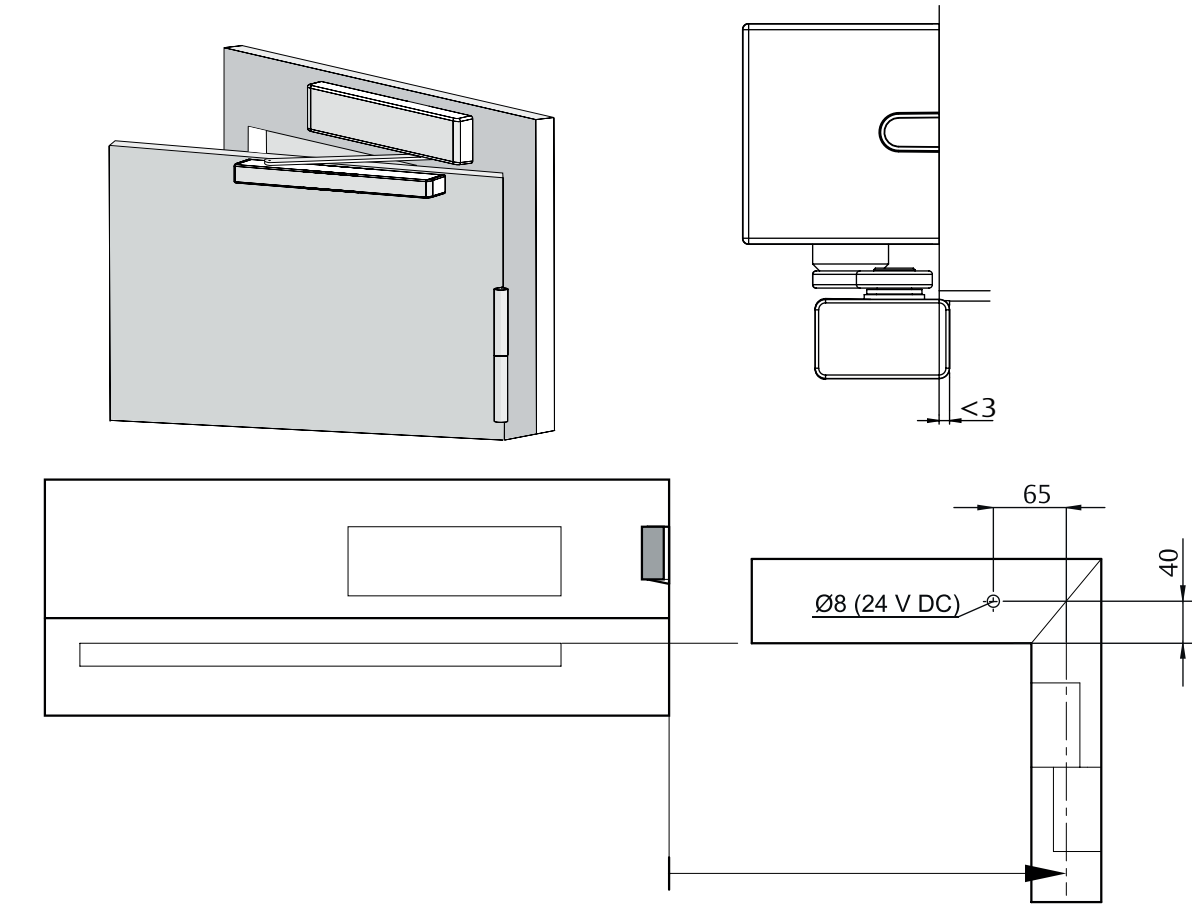

**ASSA ABLOY 2636FS DRILLING TEMPLATE**

2636-221 0316

**!** Templates can change shape significantly. This depends on the environmental influences. Please note, that only the dimensions specified on this template and in the mounting instructions are binding. When using this template, check the dimensions properly.

**ASSA ABLOY**  
2636FS  
Free-Motion™ door closer with Cam-Motion™ technology and free-swing function

Guide rail for single leaf doors

 Templates can change shape significantly.  
 This depends on the environmental influences.  
 Please note, that only the dimensions specified on this template and  
 in the mounting instructions are binding.  
 When using this template, check the dimensions properly.