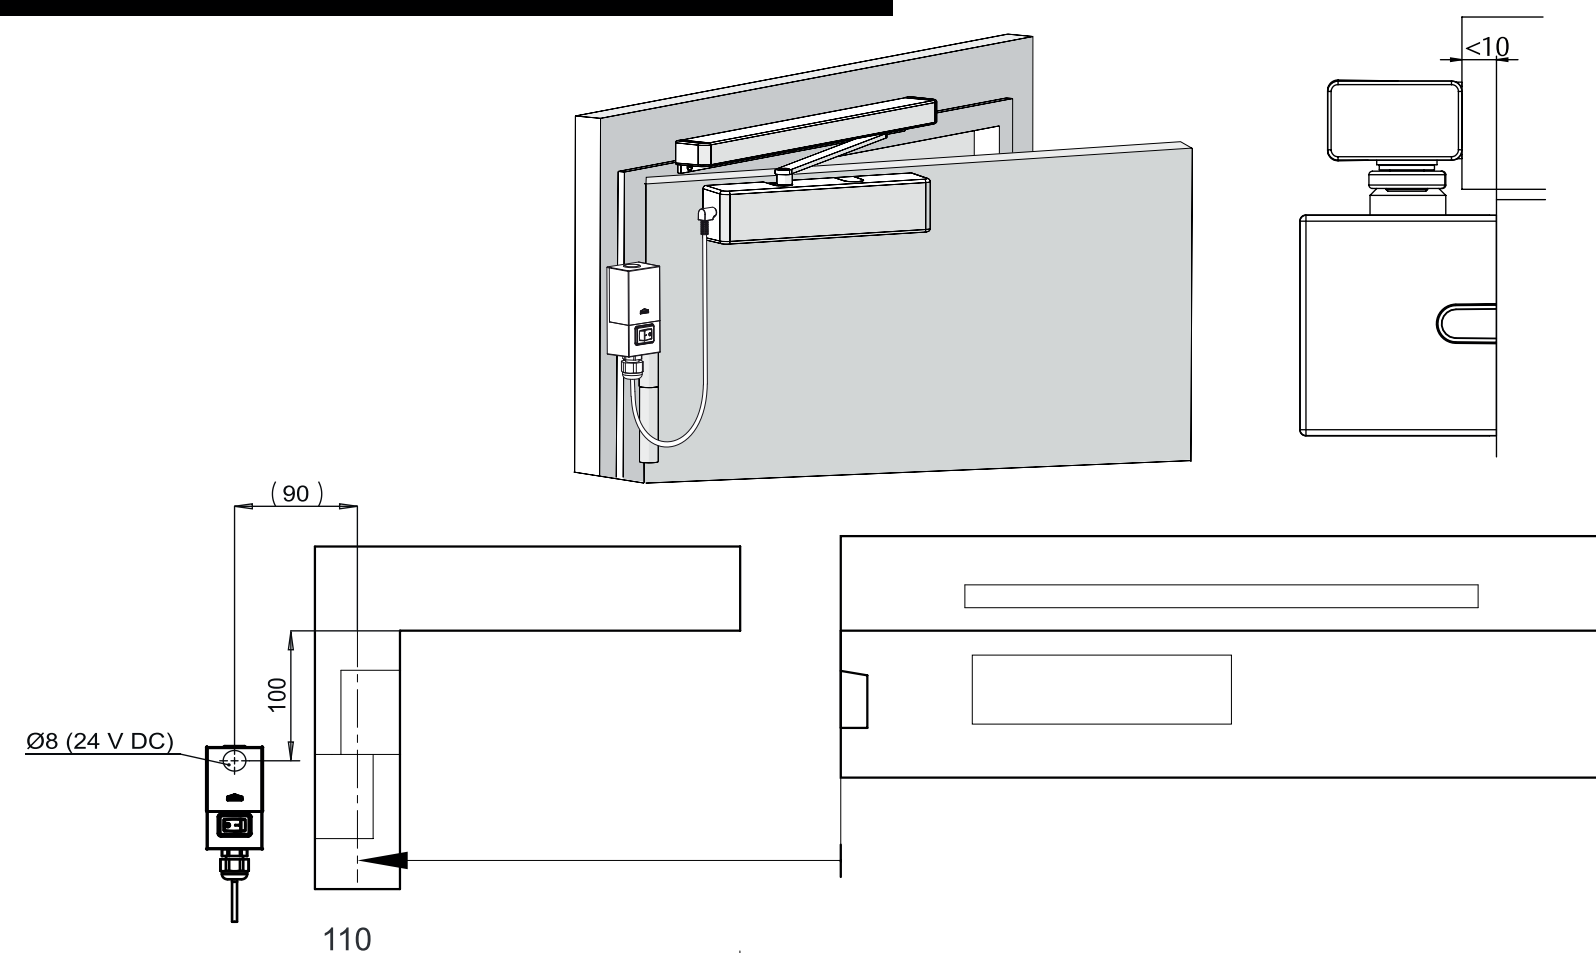

**ASSA ABLOY 2636FS DRILLING TEMPLATE**

2636-221 0316

**!** Templates can change shape significantly. This depends on the environmental influences. Please note, that only the dimensions specified on this template and in the mounting instructions are binding. When using this template, check the dimensions properly.

**ASSA ABLOY**  
2636FS  
Free-Motion™ door closer with Cam-Motion™ technology and free-swing function

Guide rail for single leaf doors

 Templates can change shape significantly.  
 This depends on the environmental influences.  
 Please note, that only the dimensions specified on this template and  
 in the mounting instructions are binding.  
 When using this template, check the dimensions properly.