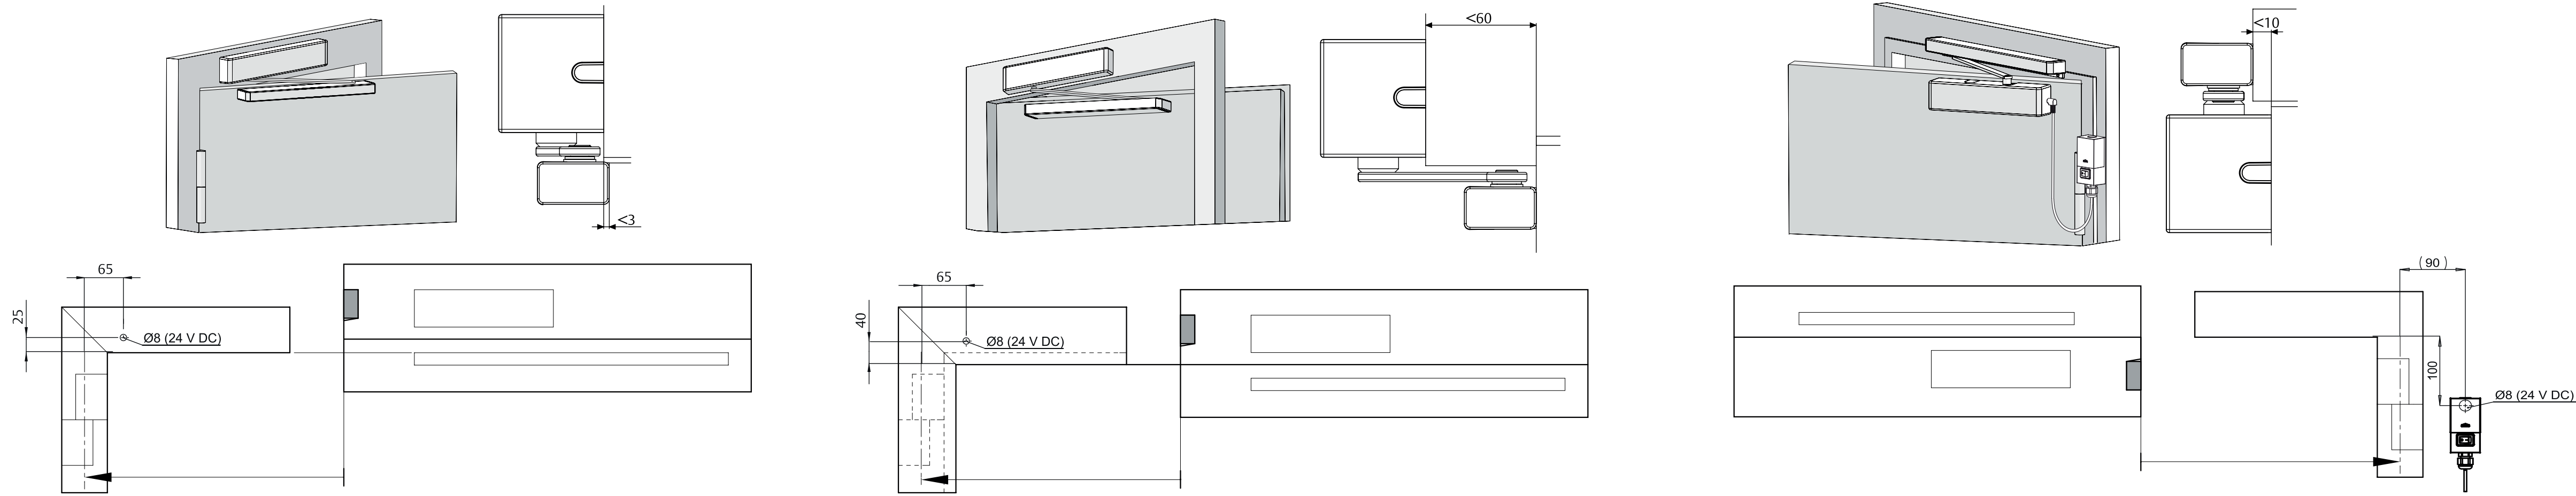

**ASSA ABLOY 2636FS DRILLING TEMPLATE**

2636-221 0316

**!** Templates can change shape significantly. This depends on the environmental influences. Please note, that only the dimensions specified on this template and in the mounting instructions are binding. When using this template, check the dimensions properly.

**ASSA ABLOY**  
2636FS  
Free-Motion™ door closer with Cam-Motion™ technology and free-swing function

Guide rail for single leaf doors

 Templates can change shape significantly.  
 This depends on the environmental influences.  
 Please note, that only the dimensions specified on this template and  
 in the mounting instructions are binding.  
 When using this template, check the dimensions properly.