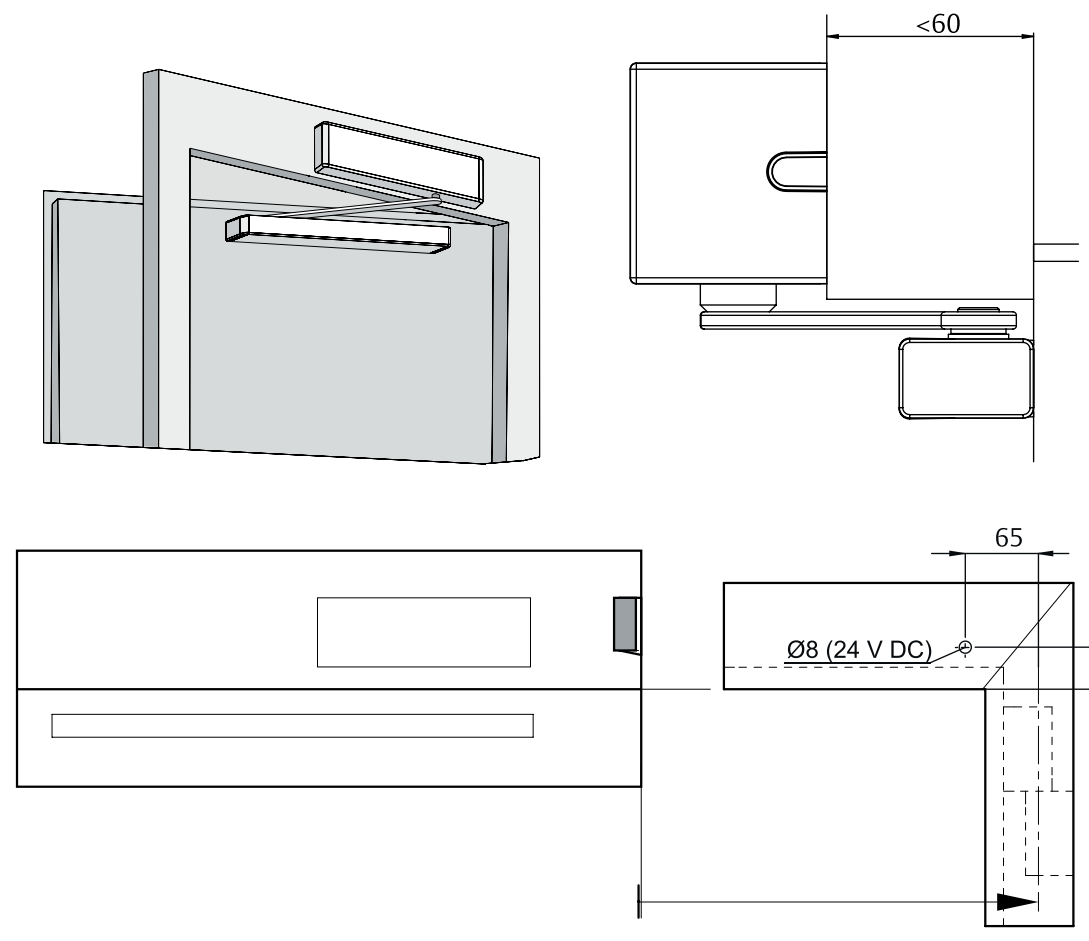

**ASSA ABLOY 2636FS DRILLING TEMPLATE**

2636-221 0316

**!** Templates can change shape significantly. This depends on the environmental influences. Please note, that only the dimensions specified on this template and in the mounting instructions are binding. When using this template, check the dimensions properly.

**ASSA ABLOY**  
2636FS  
Free-Motion™ door closer with Cam-Motion™ technology and free-swing function

Guide rail for single leaf doors

 Templates can change shape significantly.  
 This depends on the environmental influences.  
 Please note, that only the dimensions specified on this template and  
 in the mounting instructions are binding.  
 When using this template, check the dimensions properly.