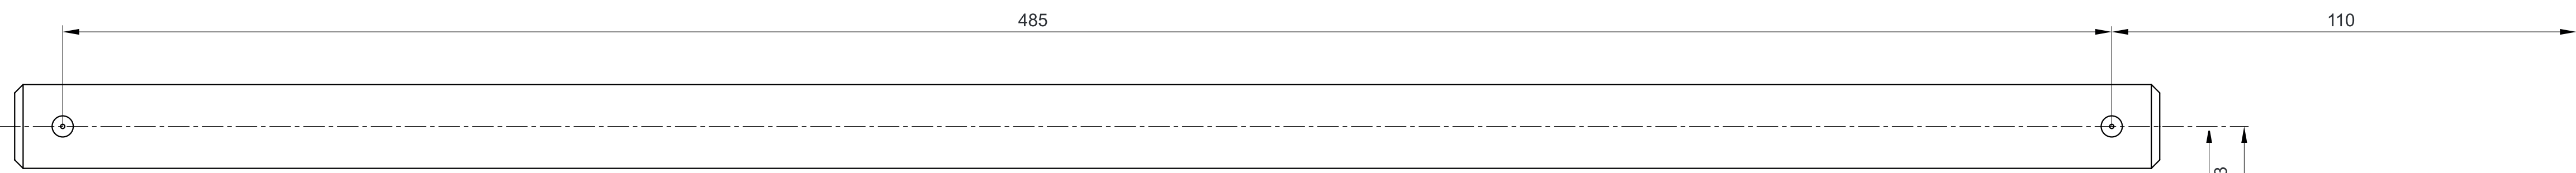

**ASSA ABLOY 2636FS DRILLING TEMPLATE**

2636-221 0316

**!** Templates can change shape significantly. This depends on the environmental influences. Please note, that only the dimensions specified on this template and in the mounting instructions are binding. When using this template, check the dimensions properly.

**ASSA ABLOY**  
2636FS  
Free-Motion™ door closer with Cam-Motion™ technology and free-swing function

Guide rail for single leaf doors

 Templates can change shape significantly.  
 This depends on the environmental influences.  
 Please note, that only the dimensions specified on this template and  
 in the mounting instructions are binding.  
 When using this template, check the dimensions properly.