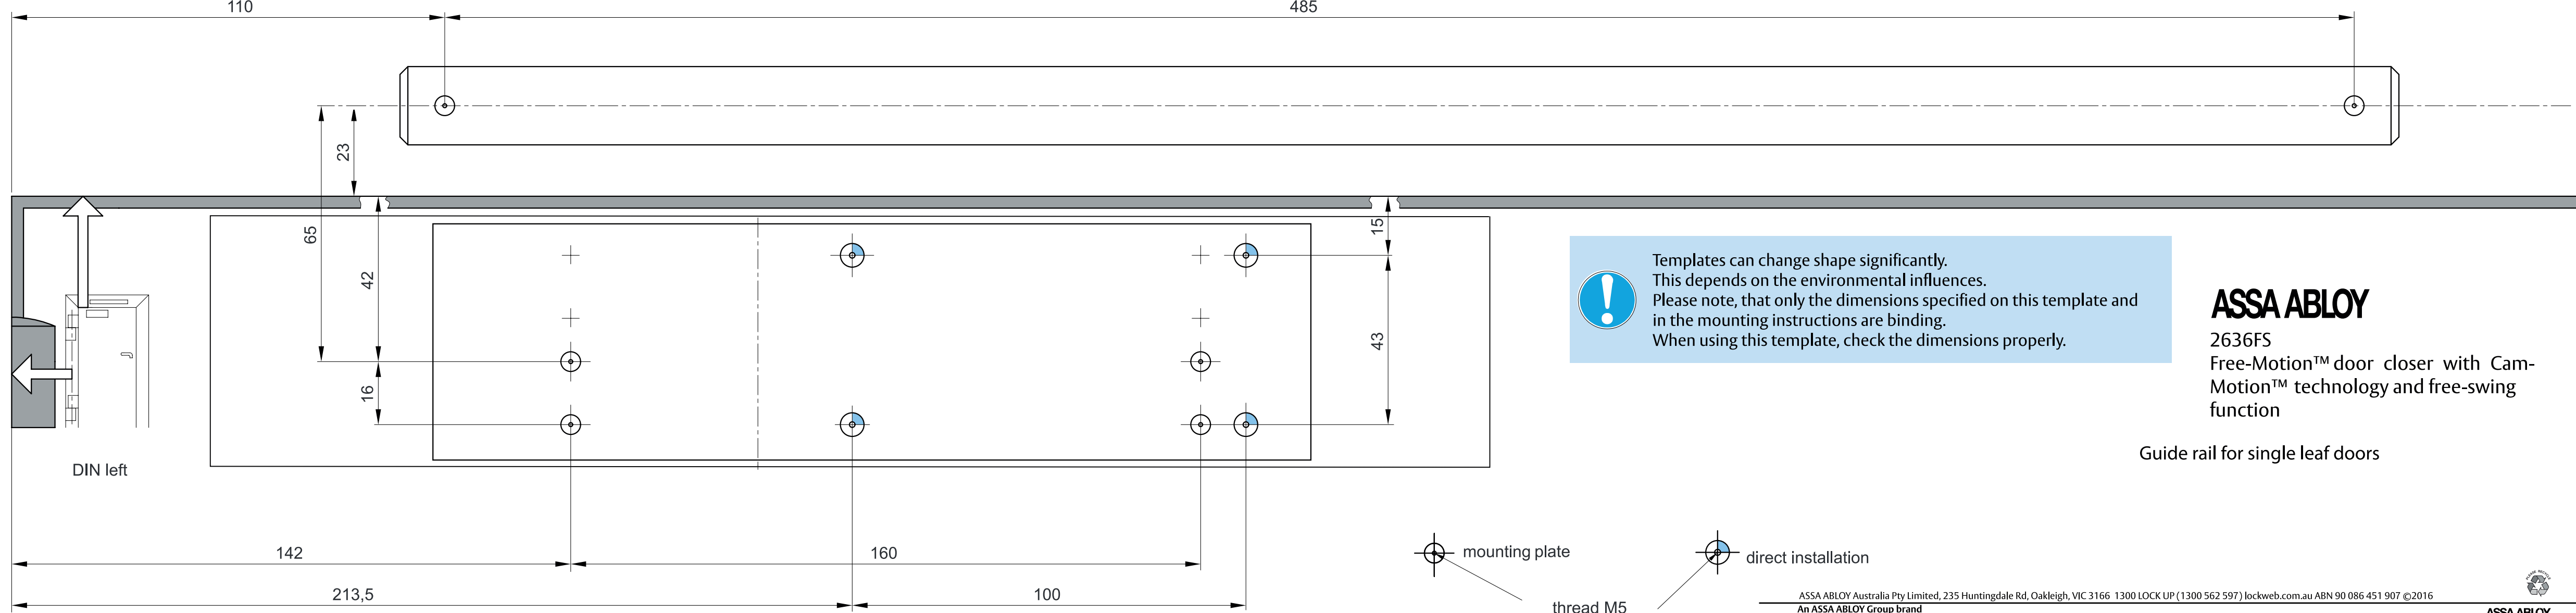

**ASSA ABLOY 2636FS DRILLING TEMPLATE**

2636-221 0316

**!** Templates can change shape significantly. This depends on the environmental influences. Please note, that only the dimensions specified on this template and in the mounting instructions are binding. When using this template, check the dimensions properly.

**ASSA ABLOY**  
2636FS  
Free-Motion™ door closer with Cam-Motion™ technology and free-swing function

Guide rail for single leaf doors

 Templates can change shape significantly.  
 This depends on the environmental influences.  
 Please note, that only the dimensions specified on this template and  
 in the mounting instructions are binding.  
 When using this template, check the dimensions properly.